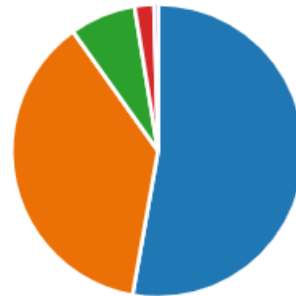

9. How safe or unsafe do you feel when outside in Flitwick during the day?

Very safe	123
Fairly safe	87
Neither safe nor unsafe	17
Fairly unsafe	5
Very unsafe	1