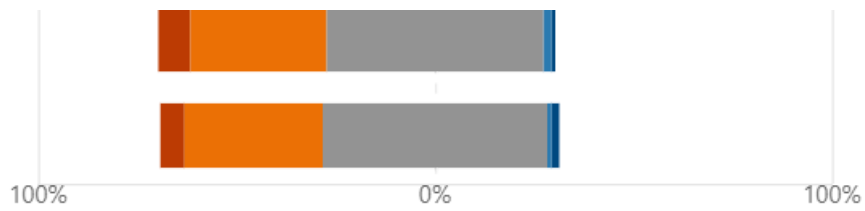

15. To what extent do you agree or disagree that Flitwick is a place where people from different ethnic backgrounds get on well together?
By getting on well together, we mean treating each other with respect.

● Definitely agree	34
● Tend to agree	125
● Neither agree nor disagree	50
● Tend to disagree	18
● Definitely disagree	6